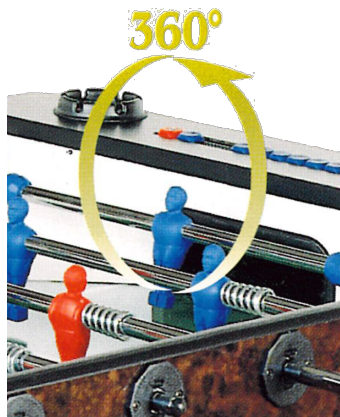

On request:

Telescopic rods